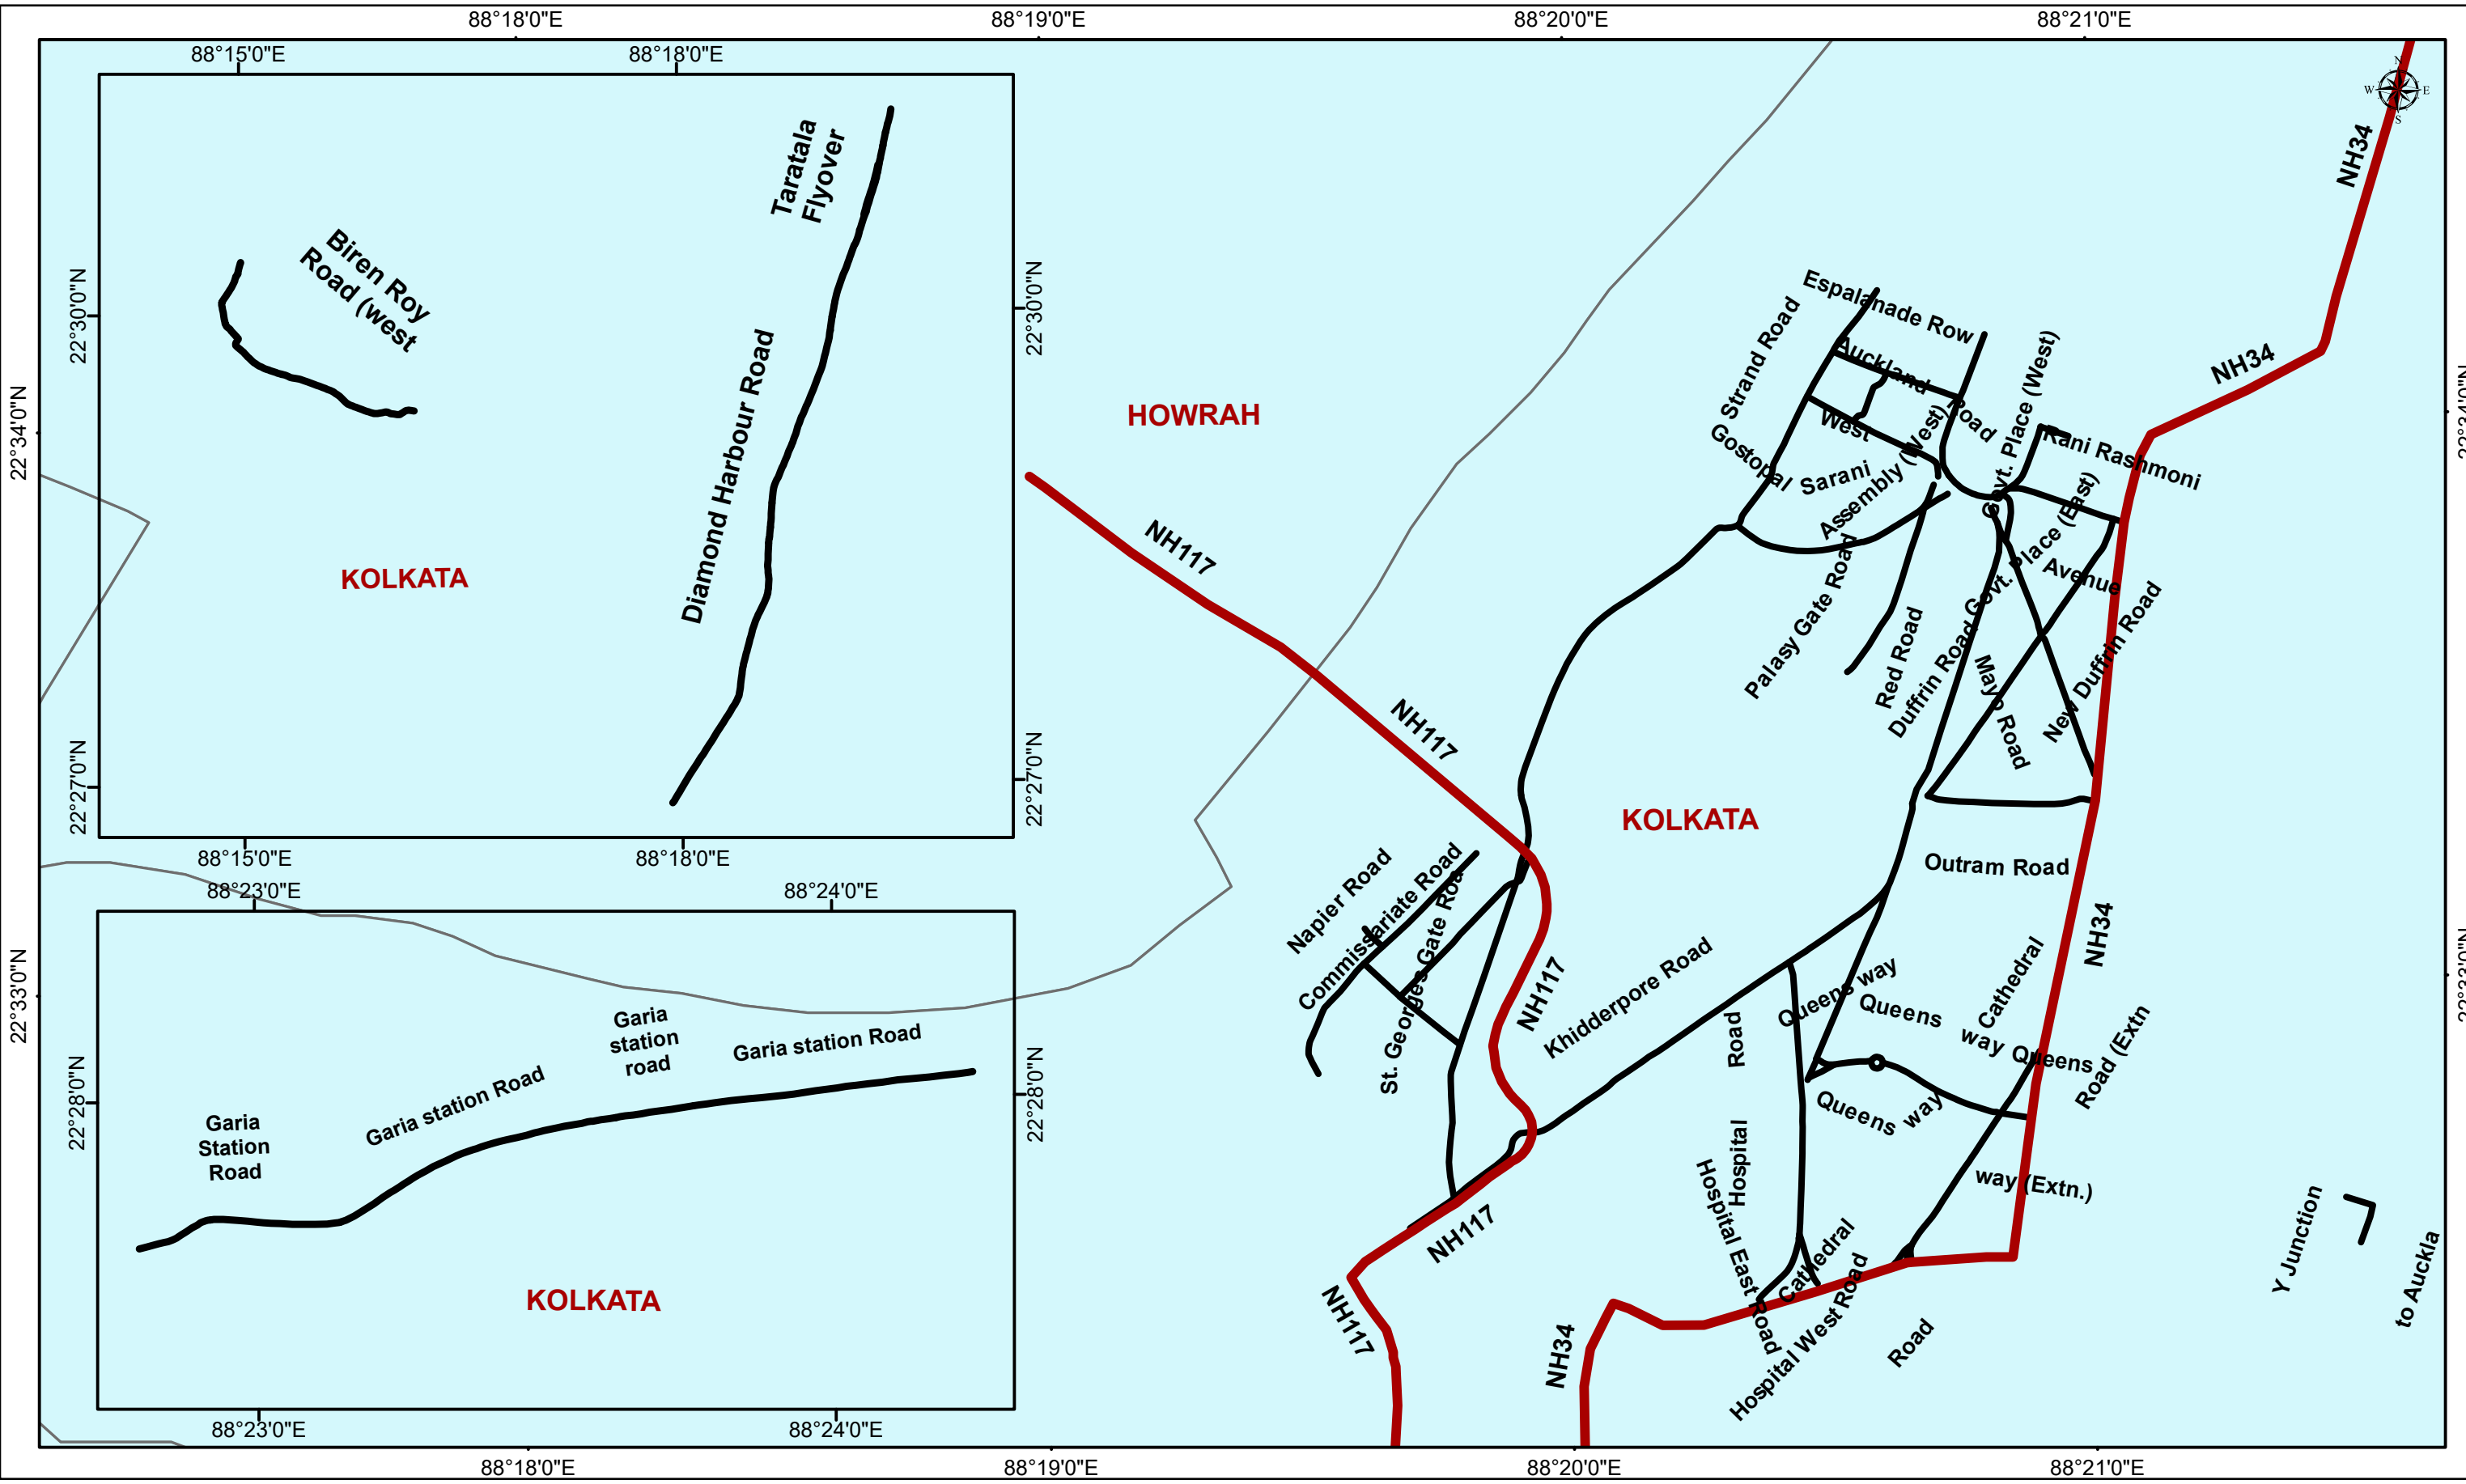

KOLKATA

LEGEND

| | | | |
|--|---------------------|--|---------------------|
| | NATIONAL HIGHWAY | | SUB-DIVISION OFFICE |
| | STATE HIGHWAY | | DM OFFICE |
| | MAJOR DISTRICT ROAD | | DISTRICT |
| | RURAL ROAD | | |

Y Junction
to Auckla